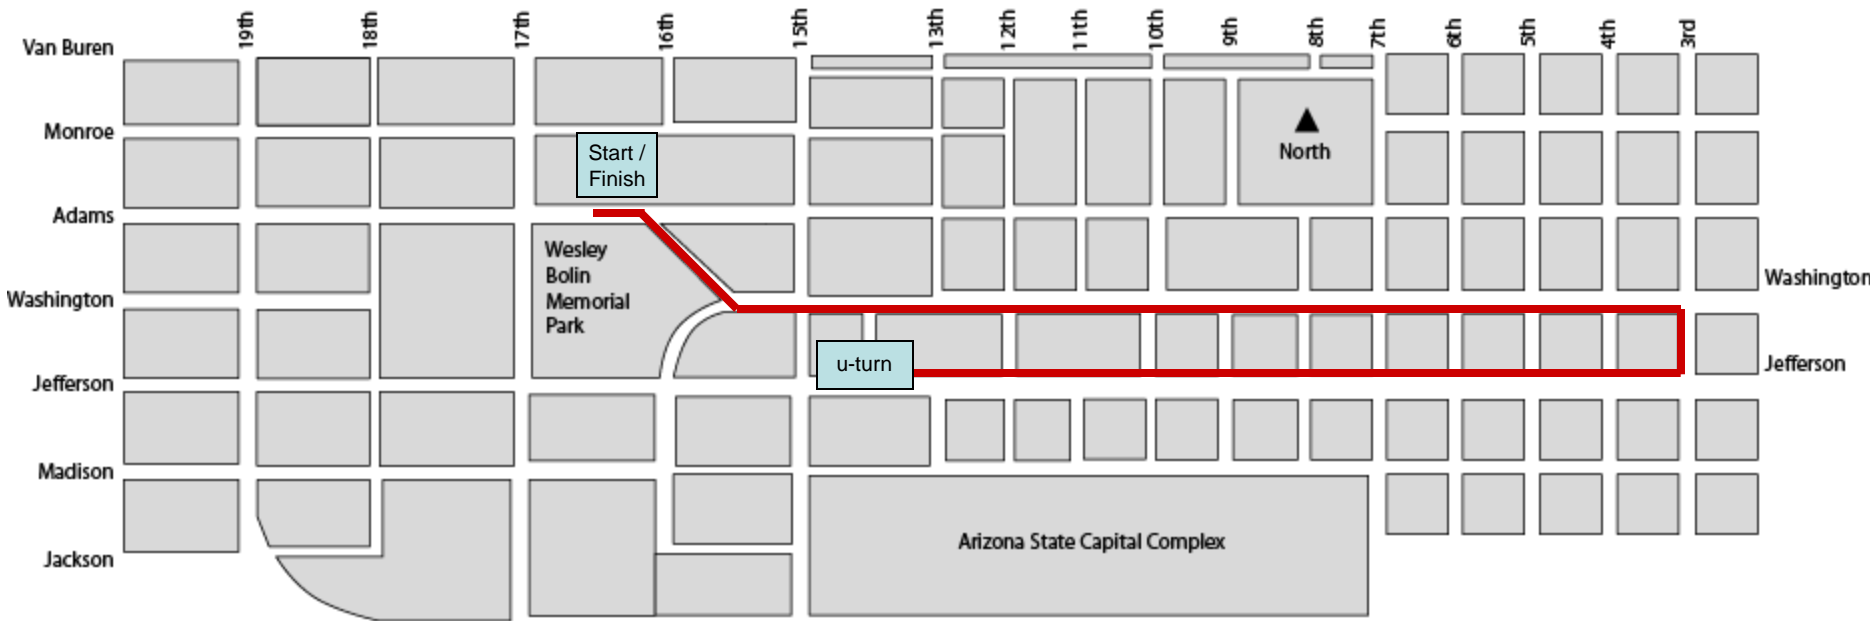

SMALL 5K COURSE MAP

COURSE LAYOUT:

Start/Finish Line: 1600 W. Washington/Adams on the north side of Wesley Bolin Plaza.
E/B Washington to 3rd Avenue, S/B 3rd Avenue to Jefferson, W/B Jefferson to 13th Avenue
U-turn on Jefferson and back along same route to finish line